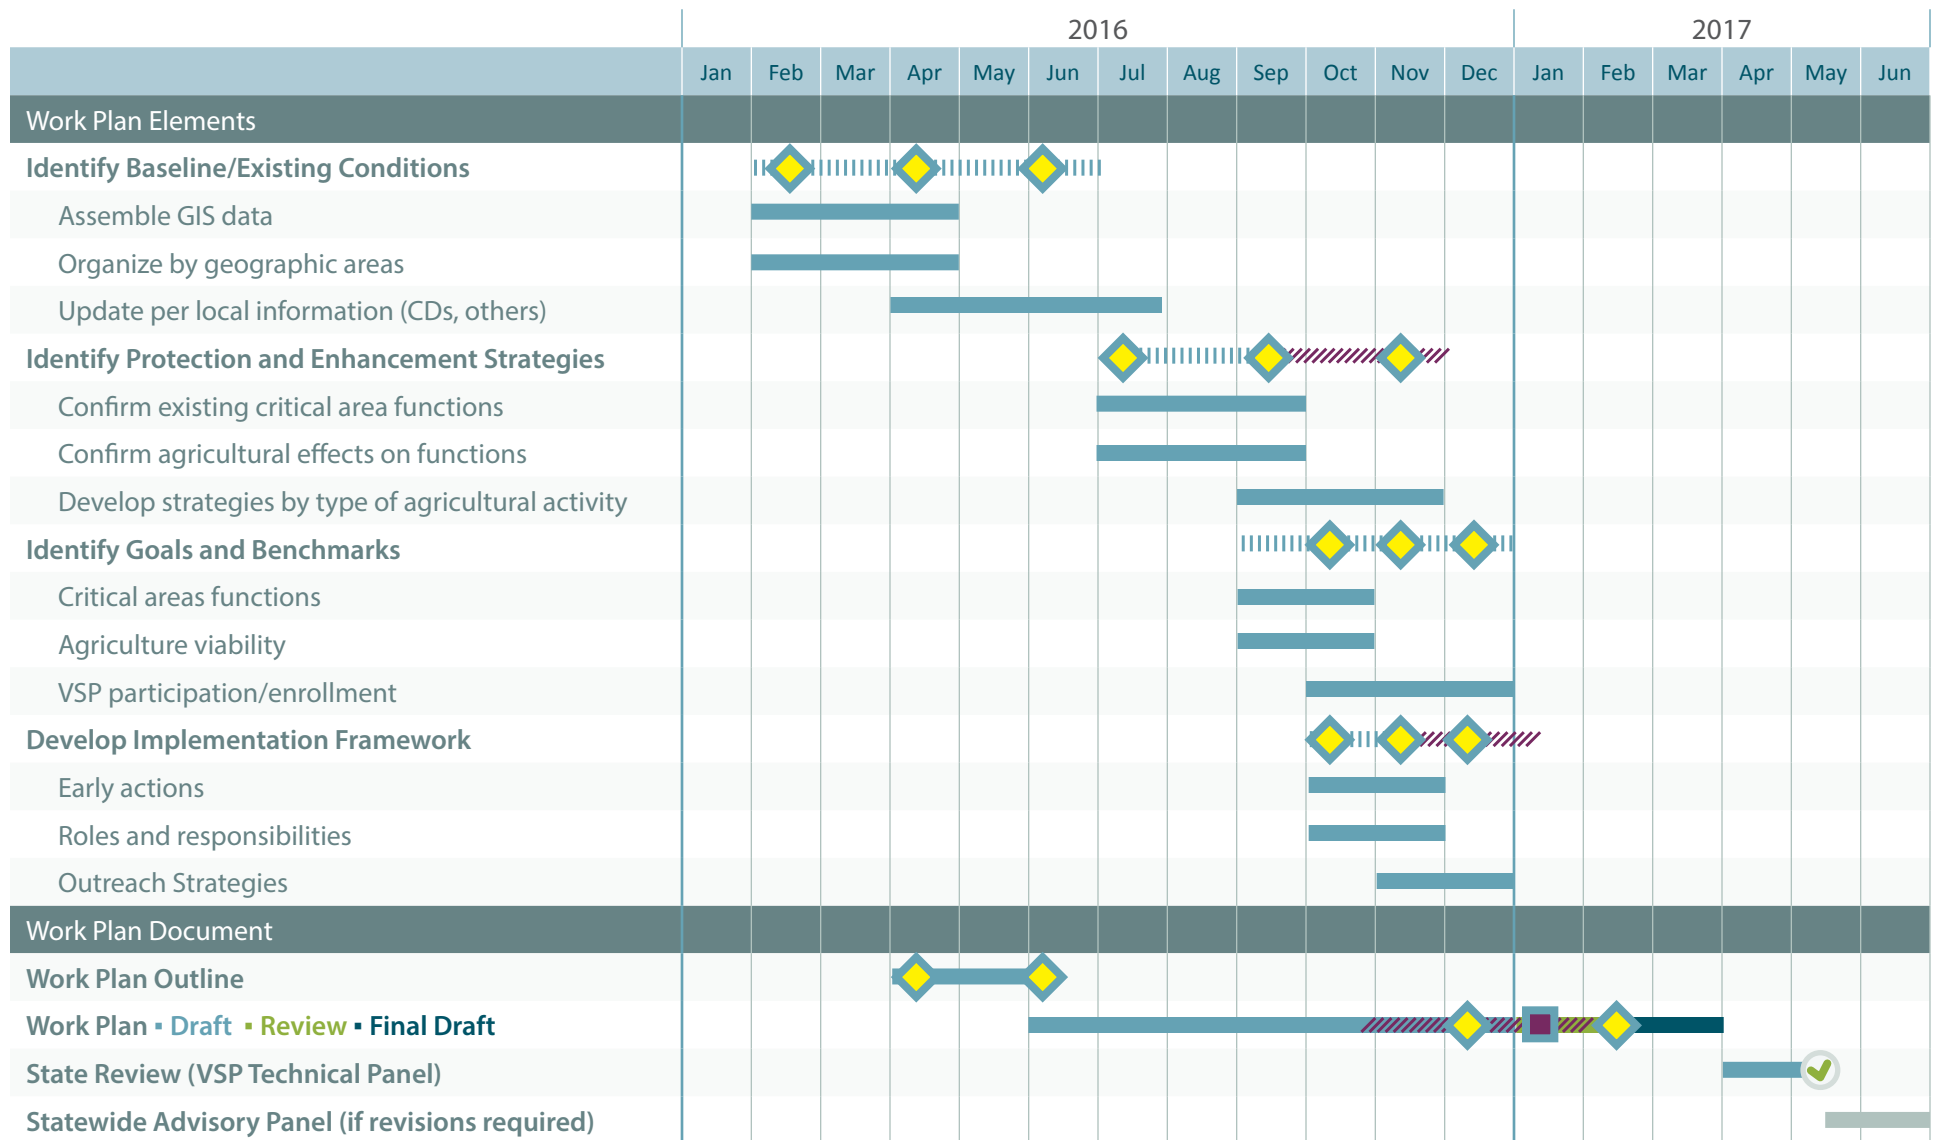

Whitman County Voluntary Stewardship Program (VSP) - Work Plan Timeline

◆ Watershed Workgroup Meeting
 ▬ Overall Task Period
 ▬ Landowner/Stakeholder Outreach
 ▬ Agency Coordination Meeting
 ✓ State Approval